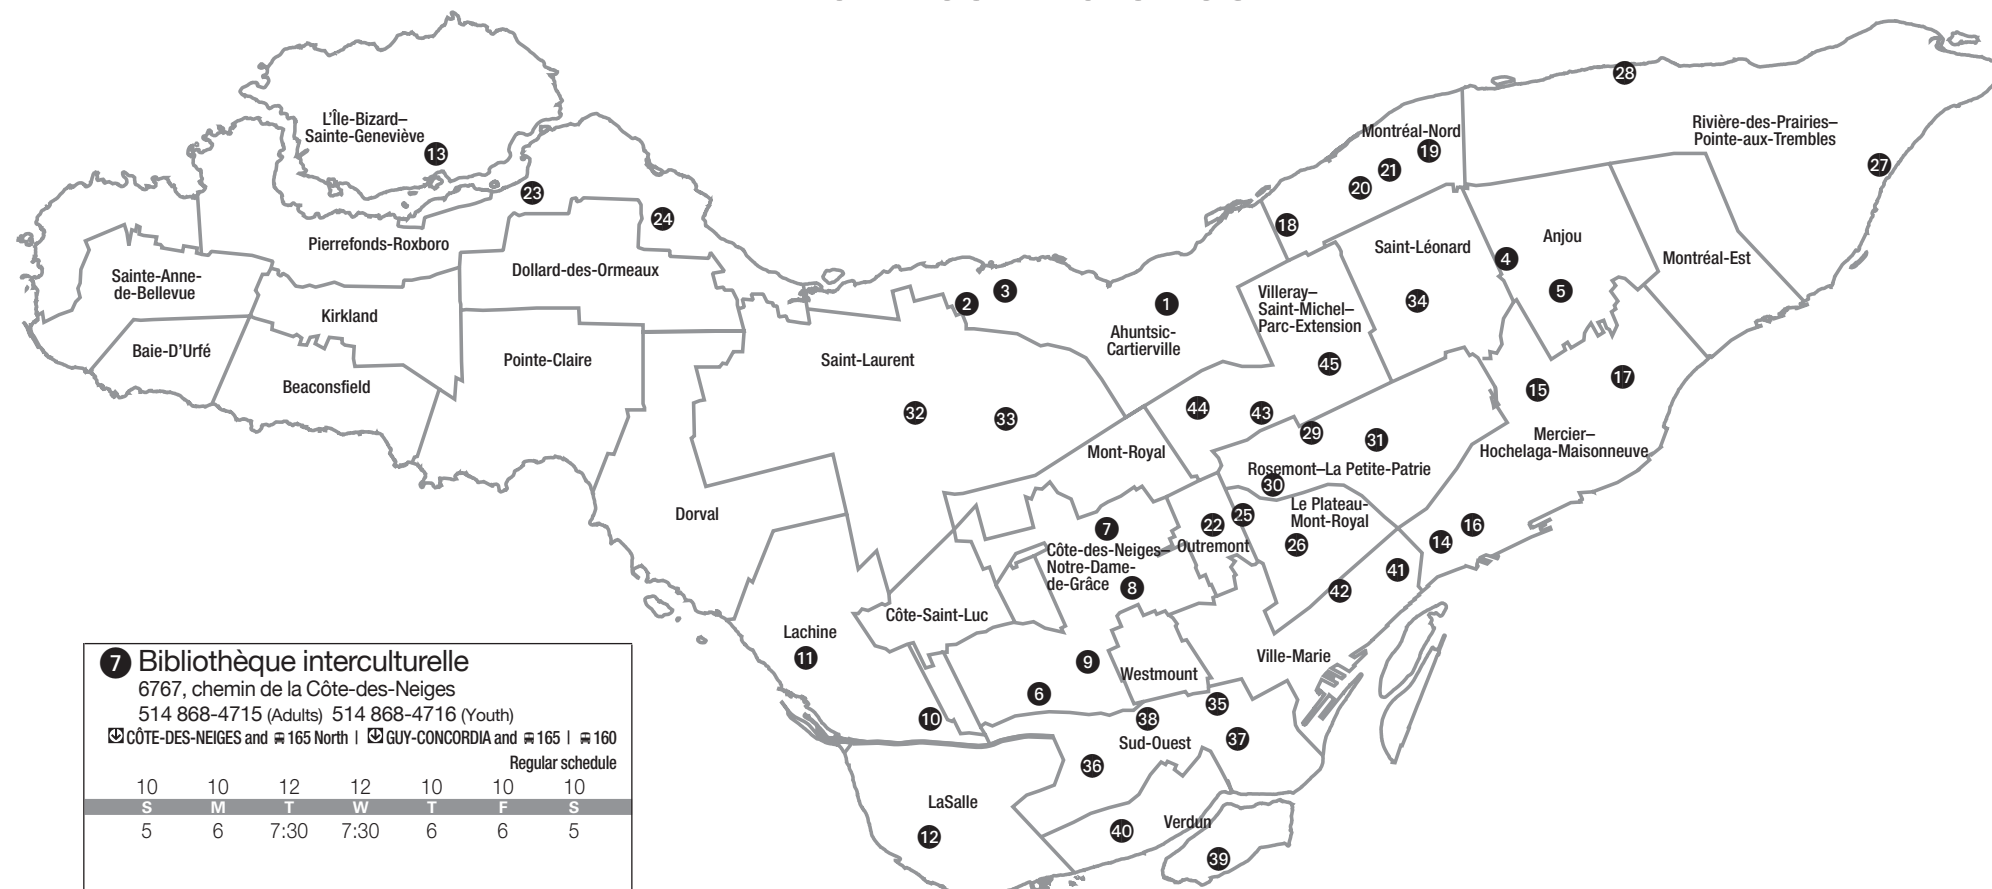

Montréal Libraries

Autumn 2019
Winter 2020 Schedule

Ahuntsic-Cartierville

1 Ahuntsic
10300, rue Lajeunesse
514 872-0568
SAUVÉ and 140, 180 | HENRI-BOURASSA and 31
Regular schedule

10	10	10	10	10	10	10
S	M	T	W	T	F	S
6	9	9	9	9	6	6

Café de Da
545, Fleury Est
SAUVÉ and 140, 180 | HENRI-BOURASSA and 31
Regular schedule

10	10	1	10	10	10	10
S	M	T	W	T	F	S
6	9	9	9	9	6	6

2 Cartierville
5900, rue De Salaberry
514 872-6989
SAUVÉ and 180 | CÔTE-VERTU and v64
Regular schedule

12	1	10	10	10	12	10
S	M	T	W	T	F	S
5	8	8	8	6	6	5

3 De Salaberry
4170, rue De Salaberry
514 872-1521
SAUVÉ and 180 | DU COLLÈGE and 117
Regular schedule

12	9	9	9	9	9	10
S	M	T	W	T	F	S
5	5	6	6	5	5	5

Anjou
4 Jean-Corbeil
7500, avenue Goncourt
514 493-8260
HONORÉ-BEAUGRAND and 28 North, 85 East, 141
August 31st to May 22nd
Regular schedule

11	12	12	12	12	12	9:30
S	M	T	W	T	F	S
5	8	8	8	8	8	5

5 Bibliothèque du Haut-Anjou
7070, rue Jarry Est
514 493-8271
JARRY and 193 East | RADISSON and 44
August 31st to May 22nd
Regular schedule

11	12	12	12	12	12	9:30
S	M	T	W	T	F	S
5	8	8	8	8	8	5

Côte-des-Neiges-Notre-Dame-de-Grâce

6 Benny
6400, avenue de Monkland
514 872-4147 (Adults) 514 872-4636 (Youth)
VILLA-MARIA et 162, 138 et 103
Regular schedule

10	10	12	12	10	10	10
S	M	T	W	T	F	S
5	6	7:30	7:30	6	6	5

7 Bibliothèque interculturelle
6767, chemin de la Côte-des-Neiges
514 868-4715 (Adults) 514 868-4716 (Youth)
CÔTE-DES-NEIGES and 165 North | GUY-CONCORDIA and 165 | 160
Regular schedule

10	10	12	12	10	10	10
S	M	T	W	T	F	S
5	6	7:30	7:30	6	6	5

8 Côte-des-Neiges
5290, chemin de la Côte-des-Neiges
514 872-6603 (Adults) 514 872-5118 (Youth)
CÔTE-DES-NEIGES | GUY-CONCORDIA and 165
SNOWDON and 51, 166 | 119
Regular schedule

10	10	12	12	10	10	10
S	M	T	W	T	F	S
5	6	7:30	7:30	6	6	5

9 Notre-Dame-de-Grâce
3755, rue Botrel
514 872-2398 (Adults) 514 872-2377 (Youth)
VILLA-MARIA and 24 | VENDÔME and 102
PLACE SAINT-HENRI and 17 | ATWATER and 63, 138
Regular schedule

10	10	12	12	10	10	10
S	M	T	W	T	F	S
5	6	7:30	7:30	6	6	5

Lachine
10 Saint-Pierre
183, rue des Érables
514 634-3471 # 826
VENDÔME and 90 West
September 3rd to June 23rd

12	1	1	1	9	9	9
S	M	T	W	T	F	S
5	9	9	9	5	5	5

11 Saul-Bellow
3100, rue Saint-Antoine
514 872-5080
ANGRIGNON and 110, 195 | LIONEL-GROULX and 191, 190 (AM and PM)
September 3rd to June 23rd
Regular schedule

10	10	10	10	10	10	10
S	M	T	W	T	F	S
5	9	9	9	9	5	5

Please enquire about membership, lending and return policies at your library.

LaSalle
12 L'Octogone
1080, avenue Dollard
514 367-6376
ANGRIGNON and 110, 113, 495 | JOLICEUR and 112
September 3rd to June 24th
Regular schedule

10	10	10	10	10	10	10
S	M	T	W	T	F	S
5	9	9	9	9	5	5

L'Île-Bizard-Sainte-Geneviève
13 L'Île-Bizard
500, montée de l'Église
514 620-6257
207
September 31st to June 19th

11	10	10	10	10	10	11
S	M	T	W	T	F	S
5	7	7	7	7	6	5

Mercier-Hochelaga-Maisonneuve
14 Hochelaga
1870, rue Davidson
514 872-3666
FRONTENAC and 125 East | JOLIETTE and 29 | PAPINEAU and 34
Regular schedule

10	10	1	1	10	10	10
S	M	T	W	T	F	S
4	6	6	6	6	6	4

15 Langelier
6473, rue Sherbrooke Est
514 872-2640 (Adults) 514 872-4227 (Youth)
LANGELIER | 33, 185, 197
Regular schedule

10	10	12	12	10	10	10
S	M	T	W	T	F	S
5	5	8	8	6	6	5

16 Maisonneuve
4120, rue Ontario Est
514 872-4213 (Adults) 514 872-4214 (Youth)
PIE-IX and 139 South | FRONTENAC and 125 East
Regular schedule

10	12	10	10	12	12	10
S	M	T	W	T	F	S
5	7	7	7	7	7	5

17 Mercier
8105, rue Hochelaga
514 872-8738
HONORÉ-BEAUGRAND and 26, 28, 189 | FRONTENAC and 85
Regular schedule

10	10	11	11	11	10	10
S	M	T	W	T	F	S
5	5	7	7	7	6	5

Montréal-Nord
18 Belleville
10400, avenue de Belleville
514 328-4000 # 4140
SAUVÉ and 140, 440 (AM and PM)
September 3rd to June 23rd

12	10	9	9	9	9	12
S	M	T	W	T	F	S
5	8	8	8	8	1	5

THIS FALL AND WINTER AT PARTICIPATING LIBRARIES:

BIBLIOJEUNES

A website for 6- to 12-year-olds and their parents featuring subject guides, contests and recommendations for books, outings and movies. Get ready to learn and have fun all year round!
bibliojeunes.com

MONTRÉAL JOUE

Bibliothèques de Montréal will host the 8th edition of the *Festival Montréal joue* from February 22nd to March 8th. More than 300 activities celebrating game culture will be featured.
montrealjoue.ca

UNIVERSAL ACCESSIBILITY MONTH

During the month of October, participating libraries will feature workshops, exhibitions, personal experiences and films for all ages.

BIBLIOMONTREAL.COM